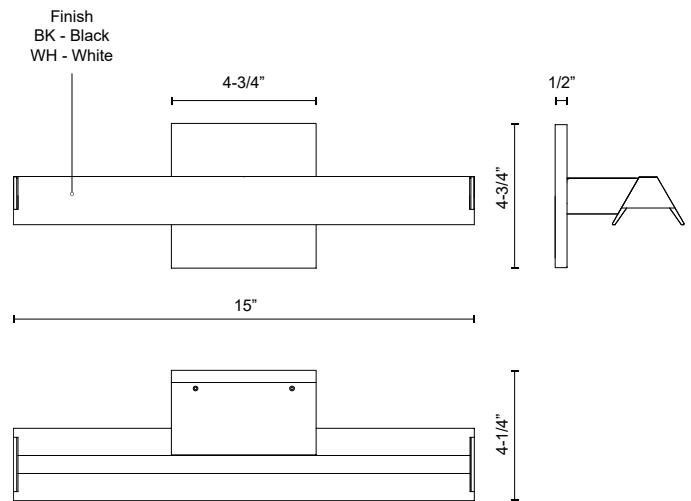

GALLERIA WS10415

WALL

PROJECT

WS10415-WH
White

WS10415-BK
Black

SPECIFICATION DETAILS

| | |
|-----------------------------|---|
| Fixture Dimensions | W15" x H4-3/4" x E4-1/4" |
| Light Source | AC LED Module |
| Wattage | 11W |
| Total Lumens | 800lm |
| Delivered Lumens | BK-279lm; WH-543lm; |
| Voltage | 120V |
| Color Temperature | 3000K |
| CRI (Ra) | 90CRI |
| Optional Color Temps | 2700K - 5000K Available, Minimum Order Quantities Apply |
| LED Rated Life | 50,000 hours |
| Dimming | 100% - 10%, ELV Dimmer (Not Included) |
| Diffuser Details | White Acrylic Diffuser |
| Location | Dry |
| Mounting Style | All Orientation; Wall; |
| CEC Title 24 JA8 | Yes, JA8-2022 |
| Canopy Dimensions | W4-3/4" x H4-3/4" x E1/2" |
| Paint Finish | BK02; WH02; |

* For custom options, consult factory for details.

* For warranty information, please visit www.kuzcolighting.com/warranty

DESCRIPTION

A 15 inch long wall sconce is ideal for illuminating artwork or any design motive that calls for a seamless flood of light. A matching square aluminum backplate attaches this extruded aluminum downlight without visible fasteners. Classic black or white powder coat options, dimming availability, and clean and even LED light distribution – this wall sconce is setting the new standard.